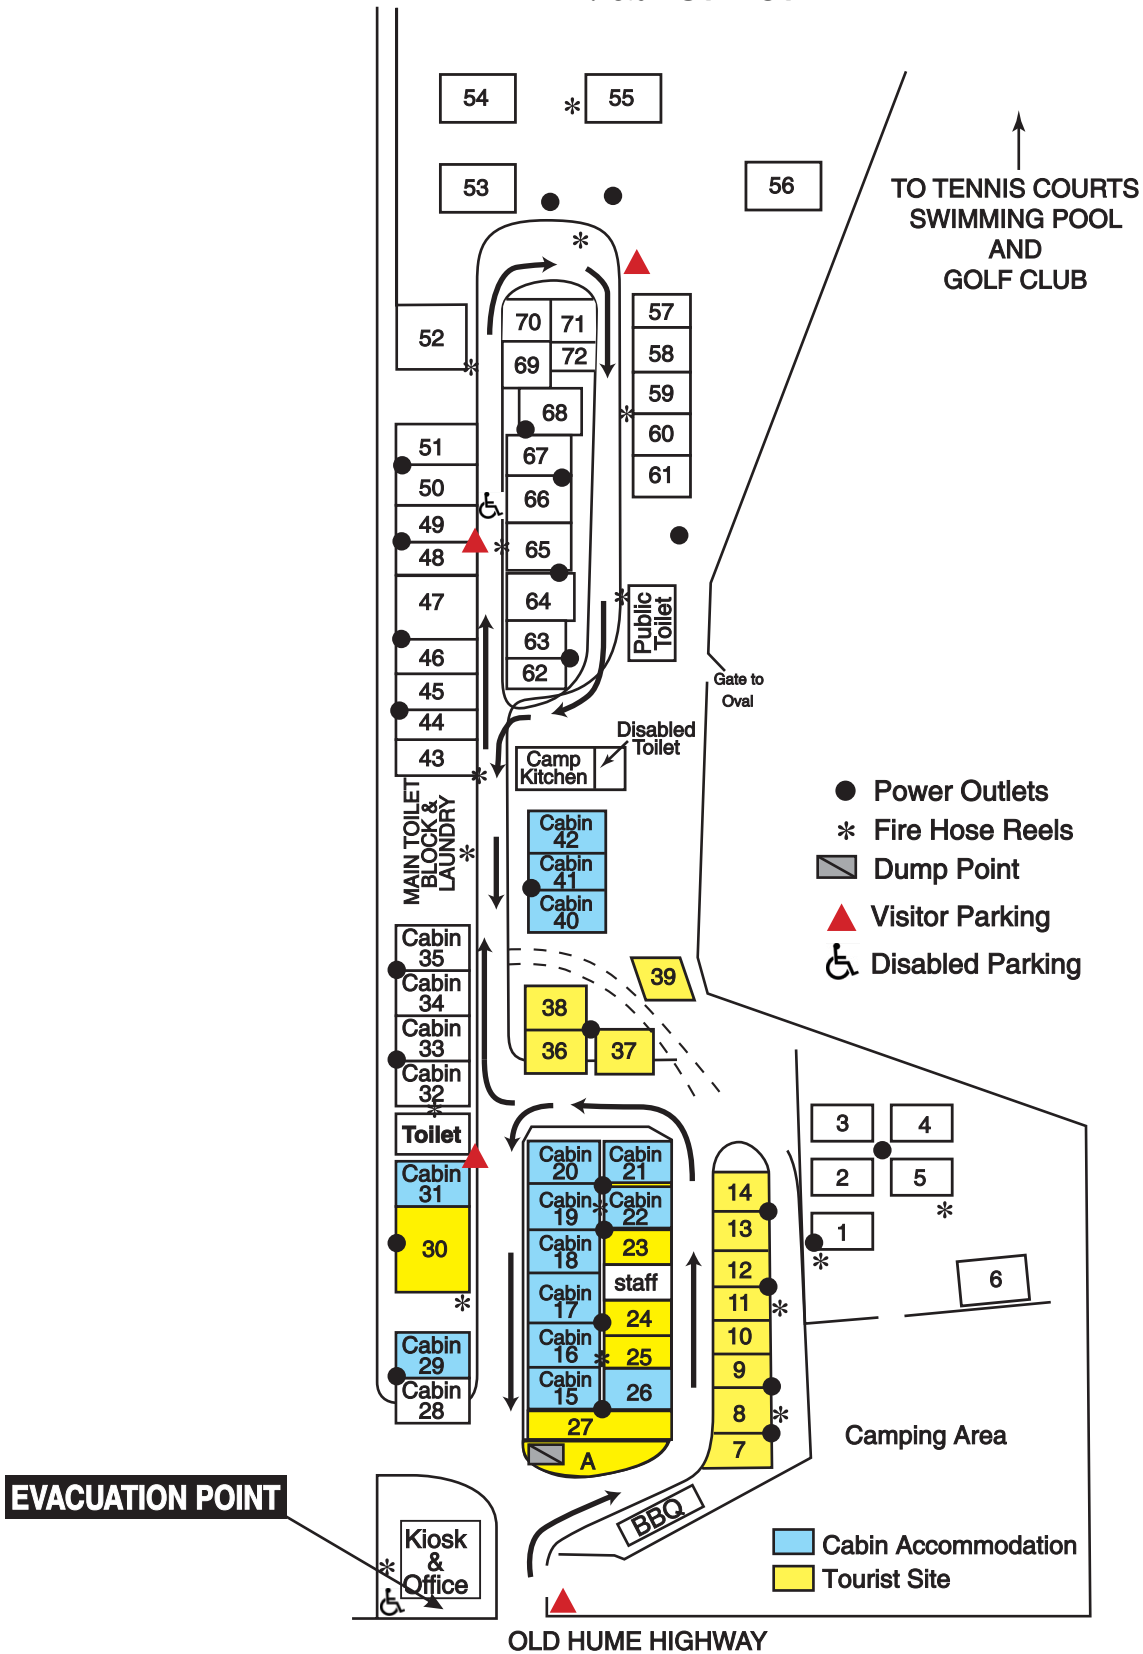

# MITTAGONG CARAVAN PARK

Ph: 02 48711574

CONNECT WITH US:

@mittagong\_caravan\_park

@MittagongCarvanPark

MittagongCaravanPark