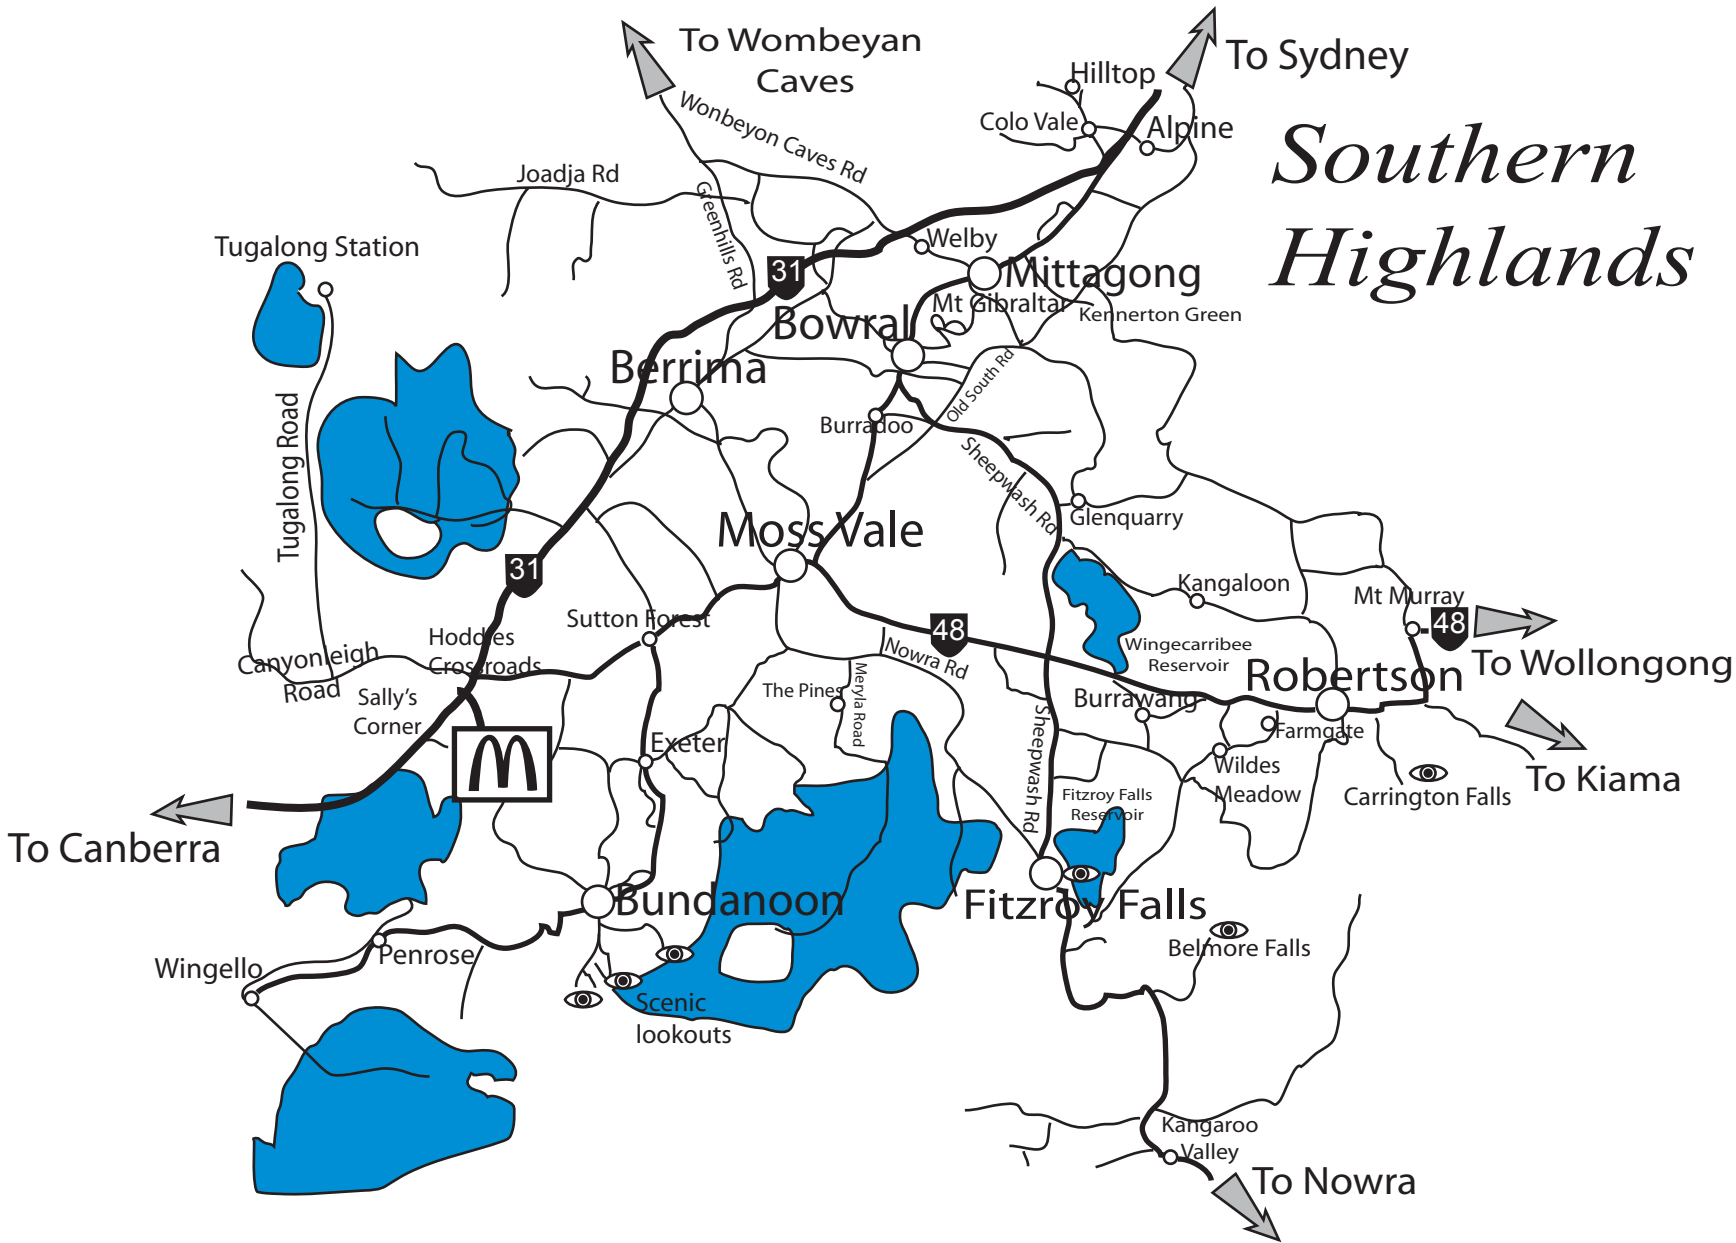

Southern Highlands

**MITTAGONG
CARAVAN
PARK**

1 Old Hume Highway
Mittagong NSW 2575
Ph/Fax 02 4871 1574